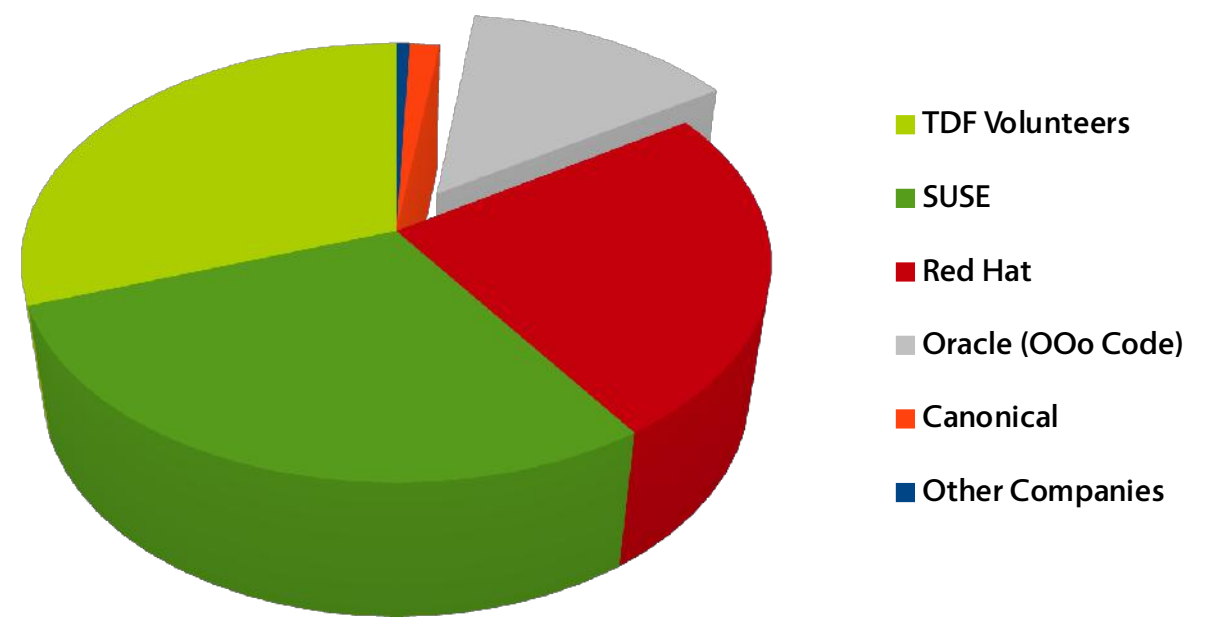

LibreOffice

The Document Foundation

LibreOffice Code Contributors per Month

LibreOffice Code Commits per Month

Hackers by Employer

Code Committed from September 2010 Onwards

LibreOffice Code Contributors

Cumulative Number of LibreOffice New Code Committers

Commits by Company/Group

Code Committed from September 2010 Onwards

Top 20 Hackers by Changeset

Code Committed from September 2010 Onwards

LOCALIZATION

322 active translators

111 active languages in Pootle

QUALITY ASSURANCE

Over 20 quality assurance experts

Over 250 regular bug reporters

INFRASTRUCTURE

14 administrators from 5 countries

TDF NUMBERS

© 06/2012 The Document Foundation