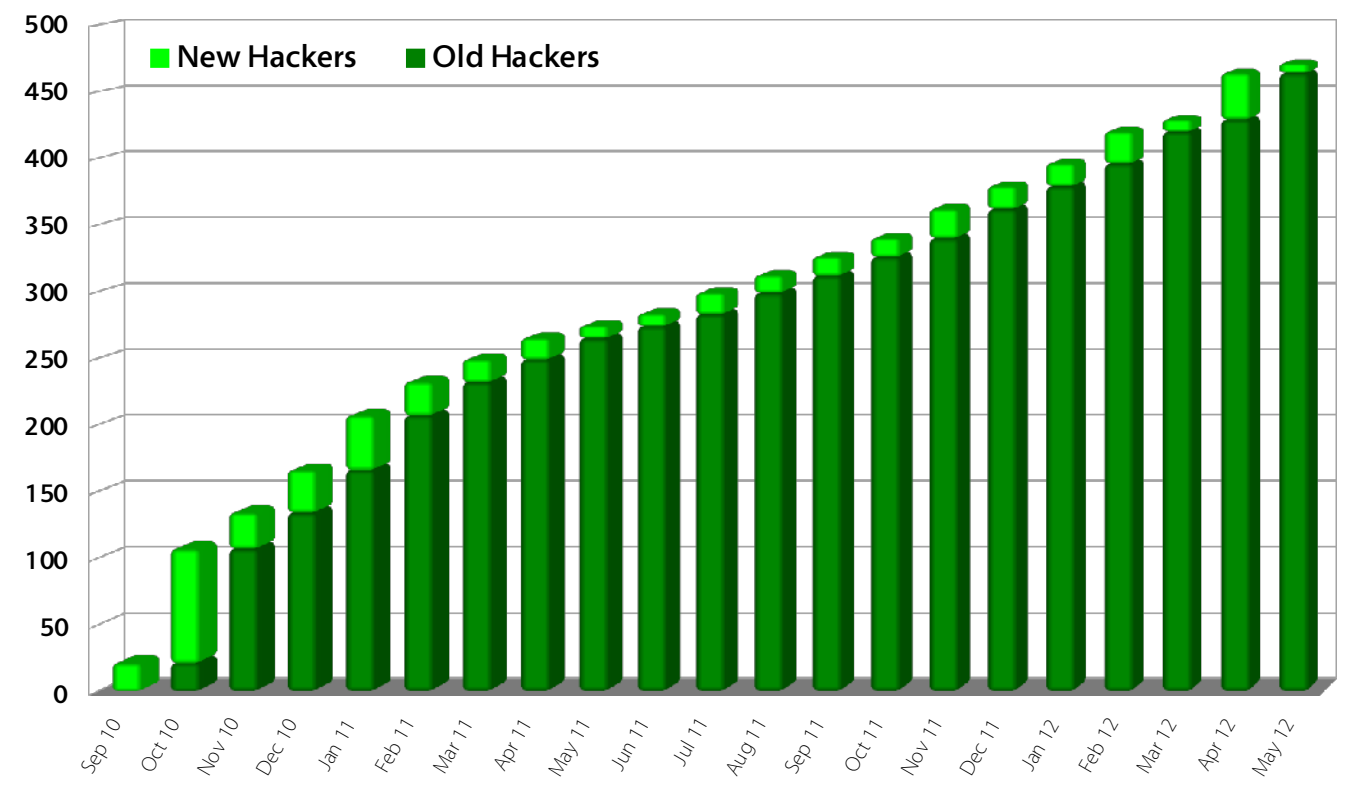

LibreOffice

The Document Foundation

LibreOffice Code Contributors per Month

LibreOffice Code Commits per Month

Hackers by Employer

Code Committed from September 2010 Onwards

LibreOffice Code Contributors

Cumulative Number of LibreOffice New Code Committers

Commits by Company/Group

Code Committed from September 2010 Onwards

Top 20 Hackers by Changeset

Code Committed from September 2010 Onwards

LOCALIZATION

322 active translators

111 active languages in Pootle

QUALITY ASSURANCE