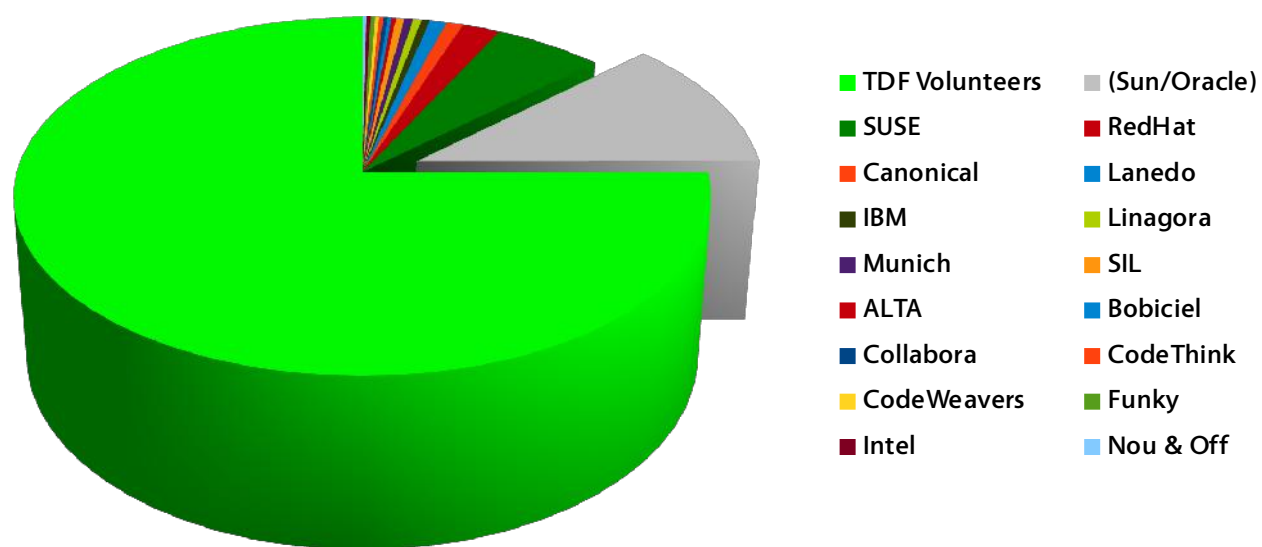

LibreOffice

The Document Foundation

LibreOffice Code Contributors per Month

LibreOffice Code Commits per Month

Hackers by Employer

Code Committed from September 2010 Onwards

LibreOffice Code Contributors

Cumulative Number of LibreOffice New Code Committers

Commits by Company/Group

Code Committed from September 2010 Onwards

Top 20 Hackers by Changeset

Code Committed from September 2010 Onwards

LOCALIZATION

322 active translators

111 active languages in Pootle

QUALITY ASSURANCE