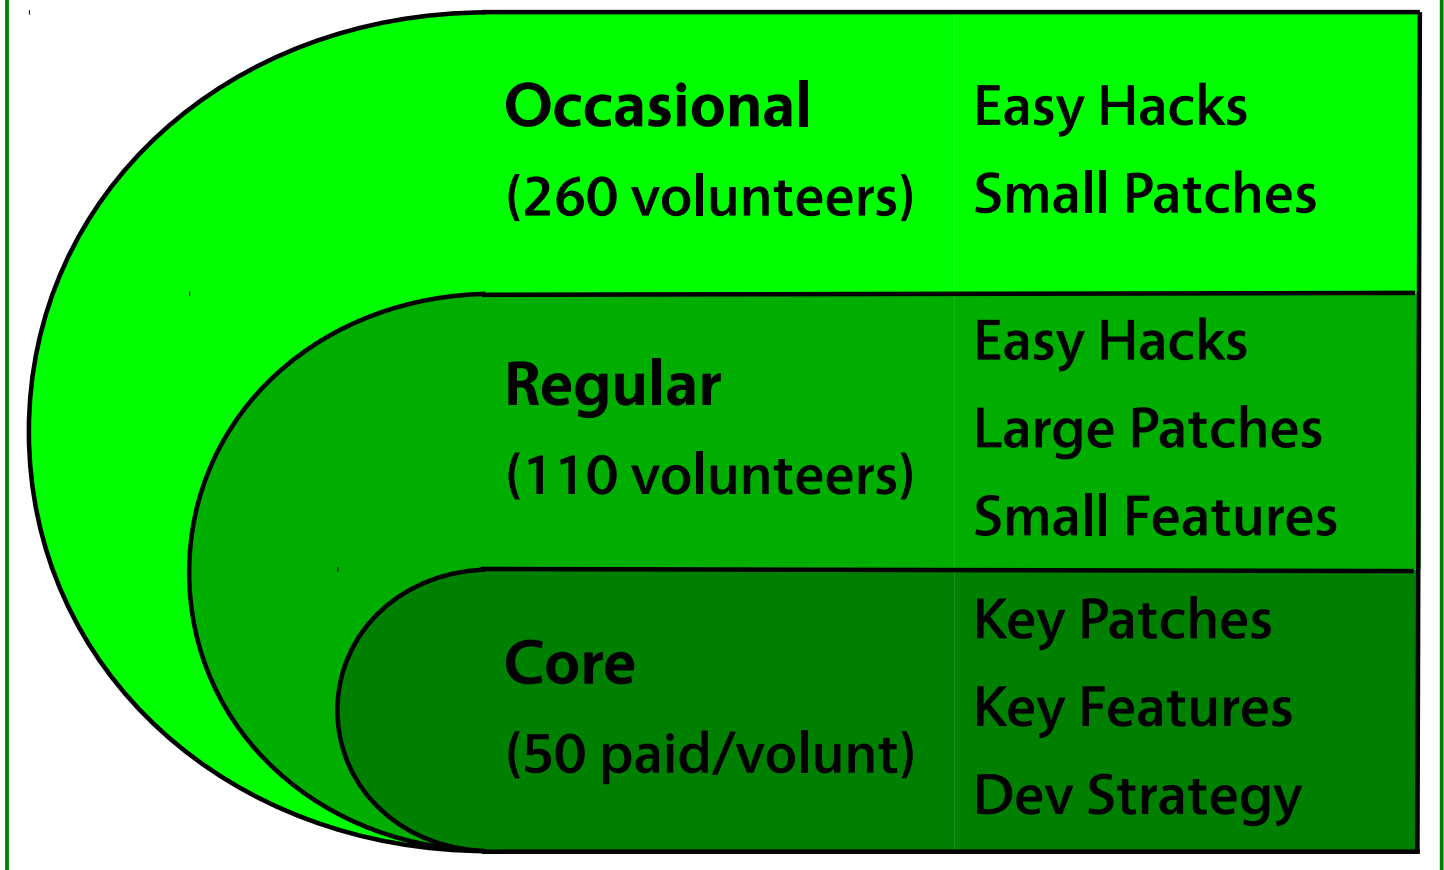

LibreOffice

The Document Foundation

LibreOffice Code Contributors per Month

LibreOffice Code Commits per Month

Hackers by Employer

Code Committed from September 2010 Onwards

LibreOffice Code Contributors

Cumulative Number of LibreOffice New Code Committers

Commits by Company/Group

Code Committed from September 2010 Onwards

Top 20 Hackers by Changeset

Code Committed from September 2010 Onwards

LOCALIZATION

322 active translators

111 active languages in Pootle

QUALITY ASSURANCE