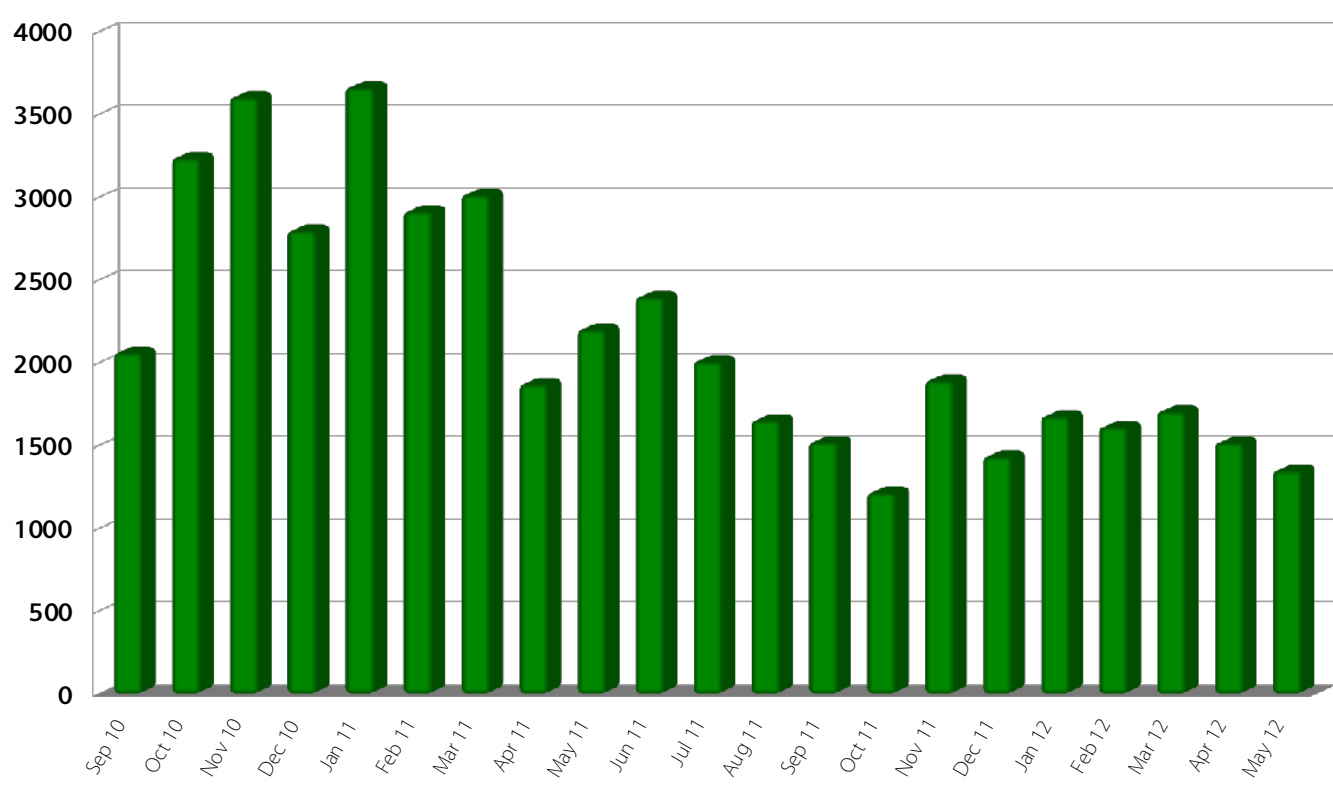

LibreOffice

The Document Foundation

LibreOffice Code Contributors per Month

LibreOffice Code Commits per Month

Hackers by Employer

Code Committed from September 2010 Onwards

LibreOffice Code Contributors

Cumulative Number of LibreOffice New Code Committers

Commits by Company/Group

Code Committed from September 2010 Onwards

Top 20 Hackers by Changeset

Code Committed from September 2010 Onwards

LOCALIZATION

322 active translators

111 active languages in Pootle

QUALITY ASSURANCE