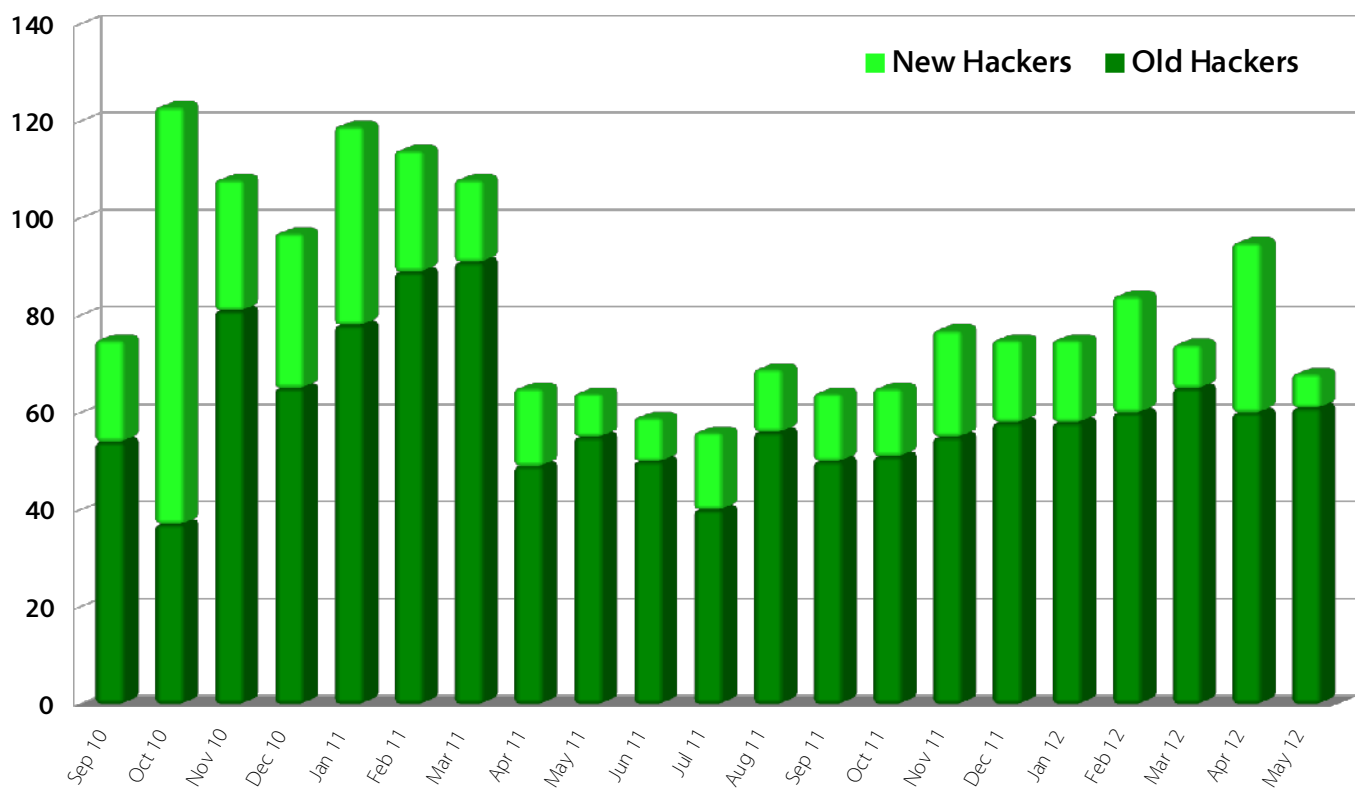

LibreOffice

The Document Foundation

LibreOffice Code Contributors per Month

LibreOffice Code Commits per Month

Hackers by Employer

Code Committed from September 2010 Onwards

LibreOffice Code Contributors

Cumulative Number of LibreOffice New Code Committers

Commits by Company/Group

Code Committed from September 2010 Onwards

Top 20 Hackers by Changeset

Code Committed from September 2010 Onwards

LOCALIZATION

322 active translators

111 active languages in Pootle

QUALITY ASSURANCE