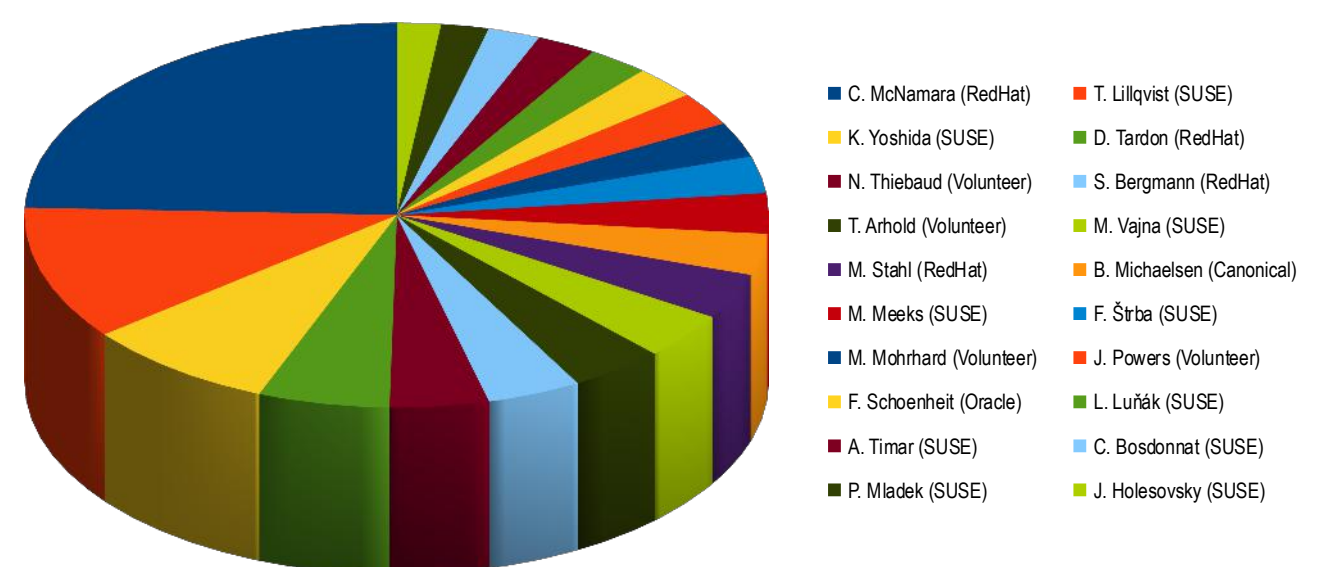

LibreOffice

The Document Foundation

LibreOffice Code Contributors per Month

LibreOffice Code Commits per Month

Hackers by Employer

Code Committed from September 2010 Onwards

LibreOffice Code Contributors

Cumulative Number of LibreOffice New Code Committers

Commits by Company/Group

Code Committed from September 2010 Onwards

Top 20 Hackers by Changeset

Code Committed from September 2010 Onwards

LOCALIZATION

322 active translators

111 active languages in Pootle

QUALITY ASSURANCE